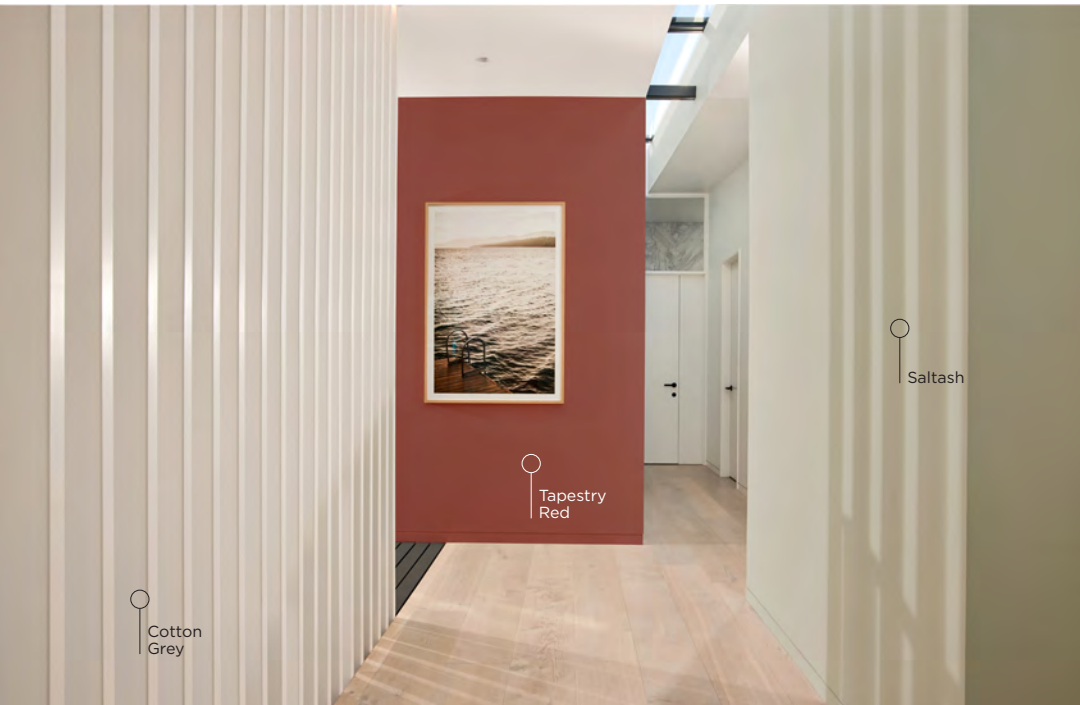

Cotton Grey
CW 8.2 | LRV 79

Saltash
CW 8.7 | LRV 55

Tapestry Red
CW 218.3 | LRV 12

Adrenaline Rush
CW 101.5 | LRV 23.63

Deep Forest
CW 100.7 | LRV 7

You are creative and inspiration is your currency. You naturally push the boundaries and approach your styling with an inventive and open mind.

All printed colours have been matched as closely to the actual paint colour as the printing process will allow.

Experiences define you. You approach life with vigour and you're not afraid to take risks. Your personal spaces reflect your warmth and positivity.

Purest White
CW 1.5 | LRV 85

Precious Heirloom
CW 44.2 | LRV 63.93

Crushed Clove
CW 51.6 | LRV 33

Iron Black
CW 25.7 | LRV 6.56

Patchwork Olive †
CW 47.7 | LRV 15.20

Works with Mitre 10 Alpine Style for Kitchens, Bathrooms and Laundries